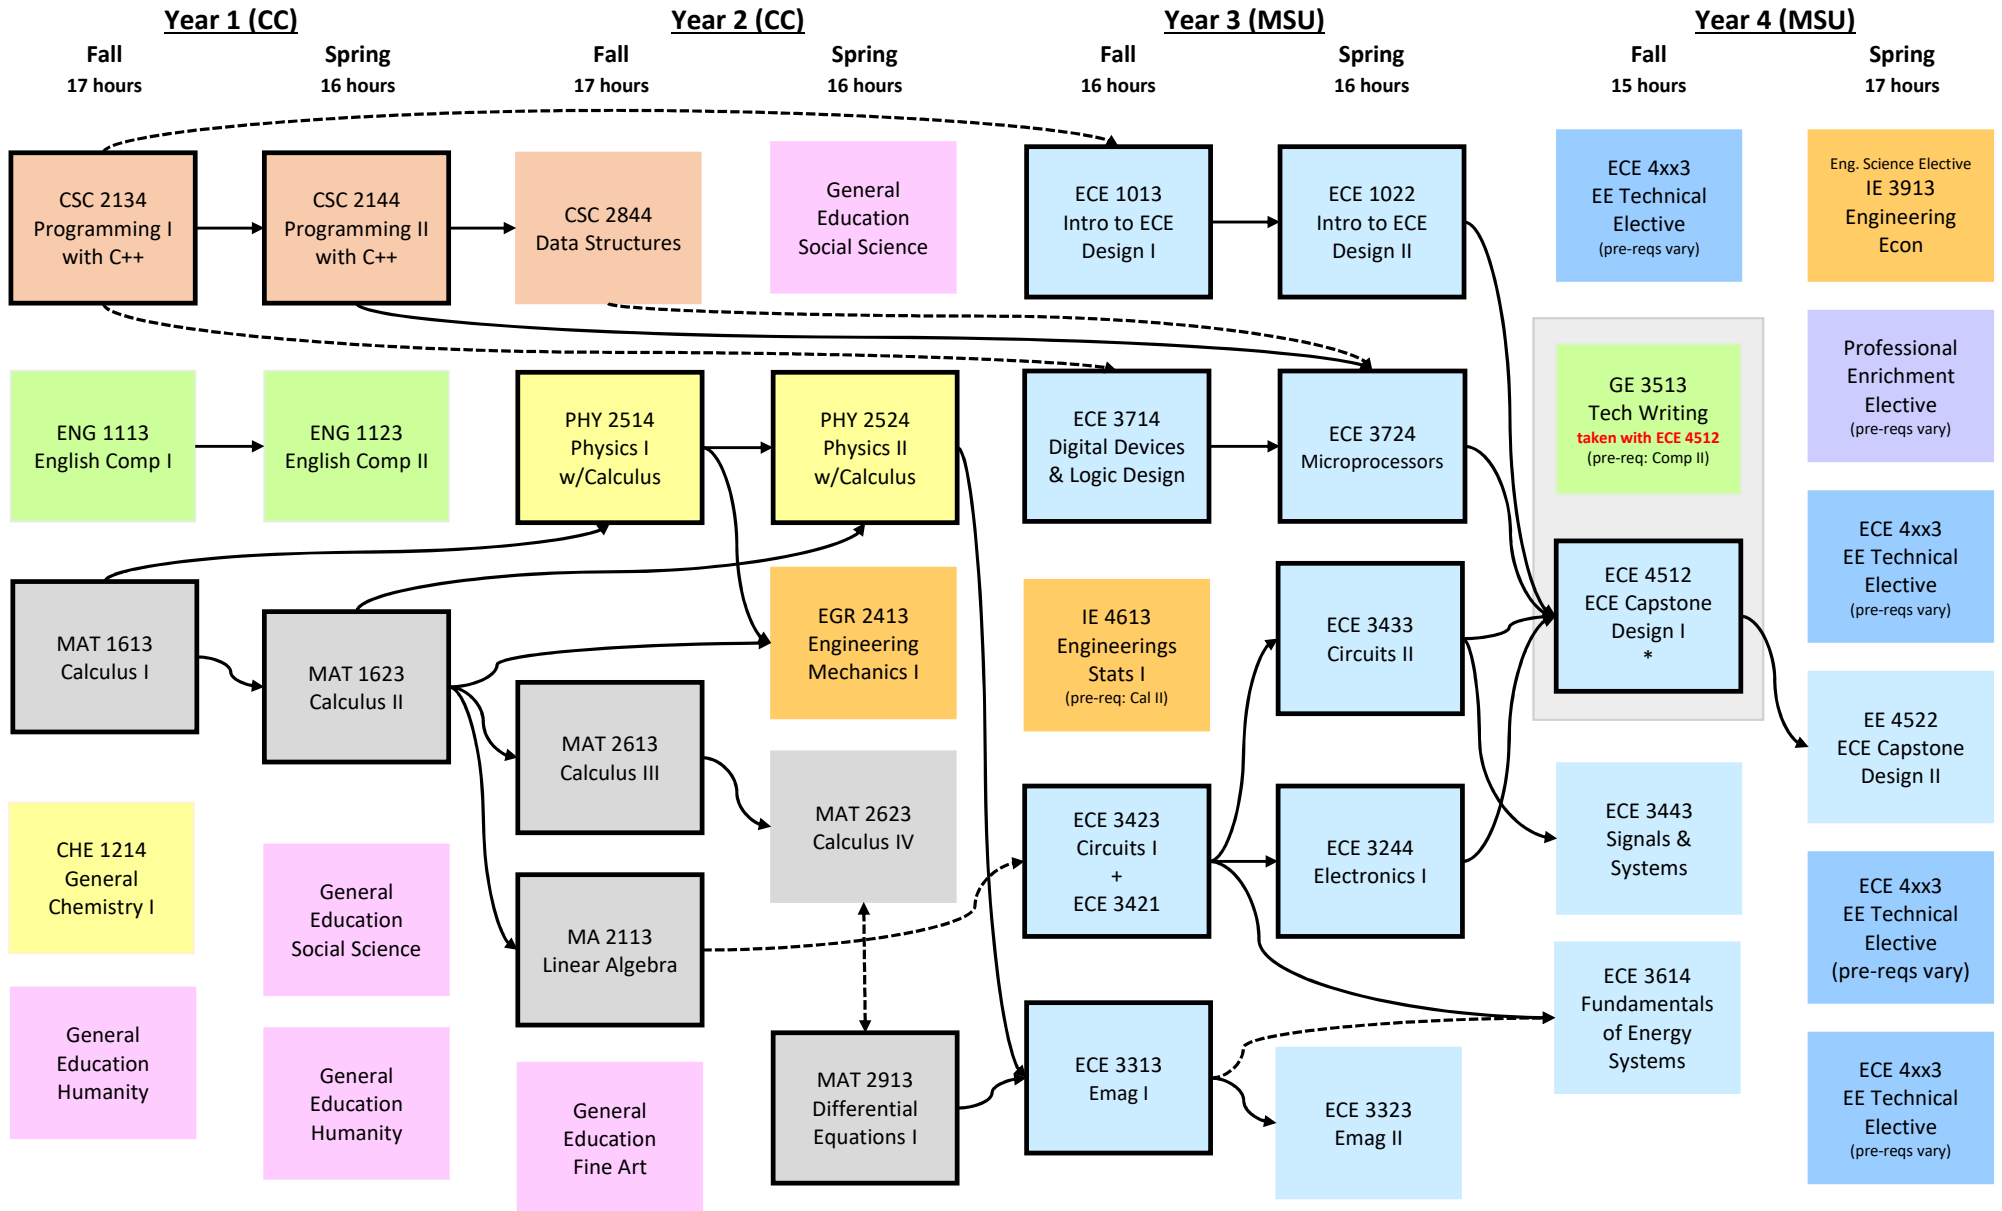

Name: _____

NetID: _____

ELECTRICAL ENGINEERING
ON THE COAST
FLOWCHART BEGINNING FALL 2022

Legend
 → Prerequisite (credit required with min. grade shown)
 - - - - - Corequisite (credit in or registration for course required)
 Courses outlined in black require a grade of "C" or better.

You are **not** required to take these classes in this exact order. If you meet the pre-reqs, you can take the class.
 General Education electives must come from an MSU Core-Approved list.
 See advisor or ECE website for elective options.
 ECE courses require an overall 2.5 GPA.
 *Must be 70% complete with program requirements.