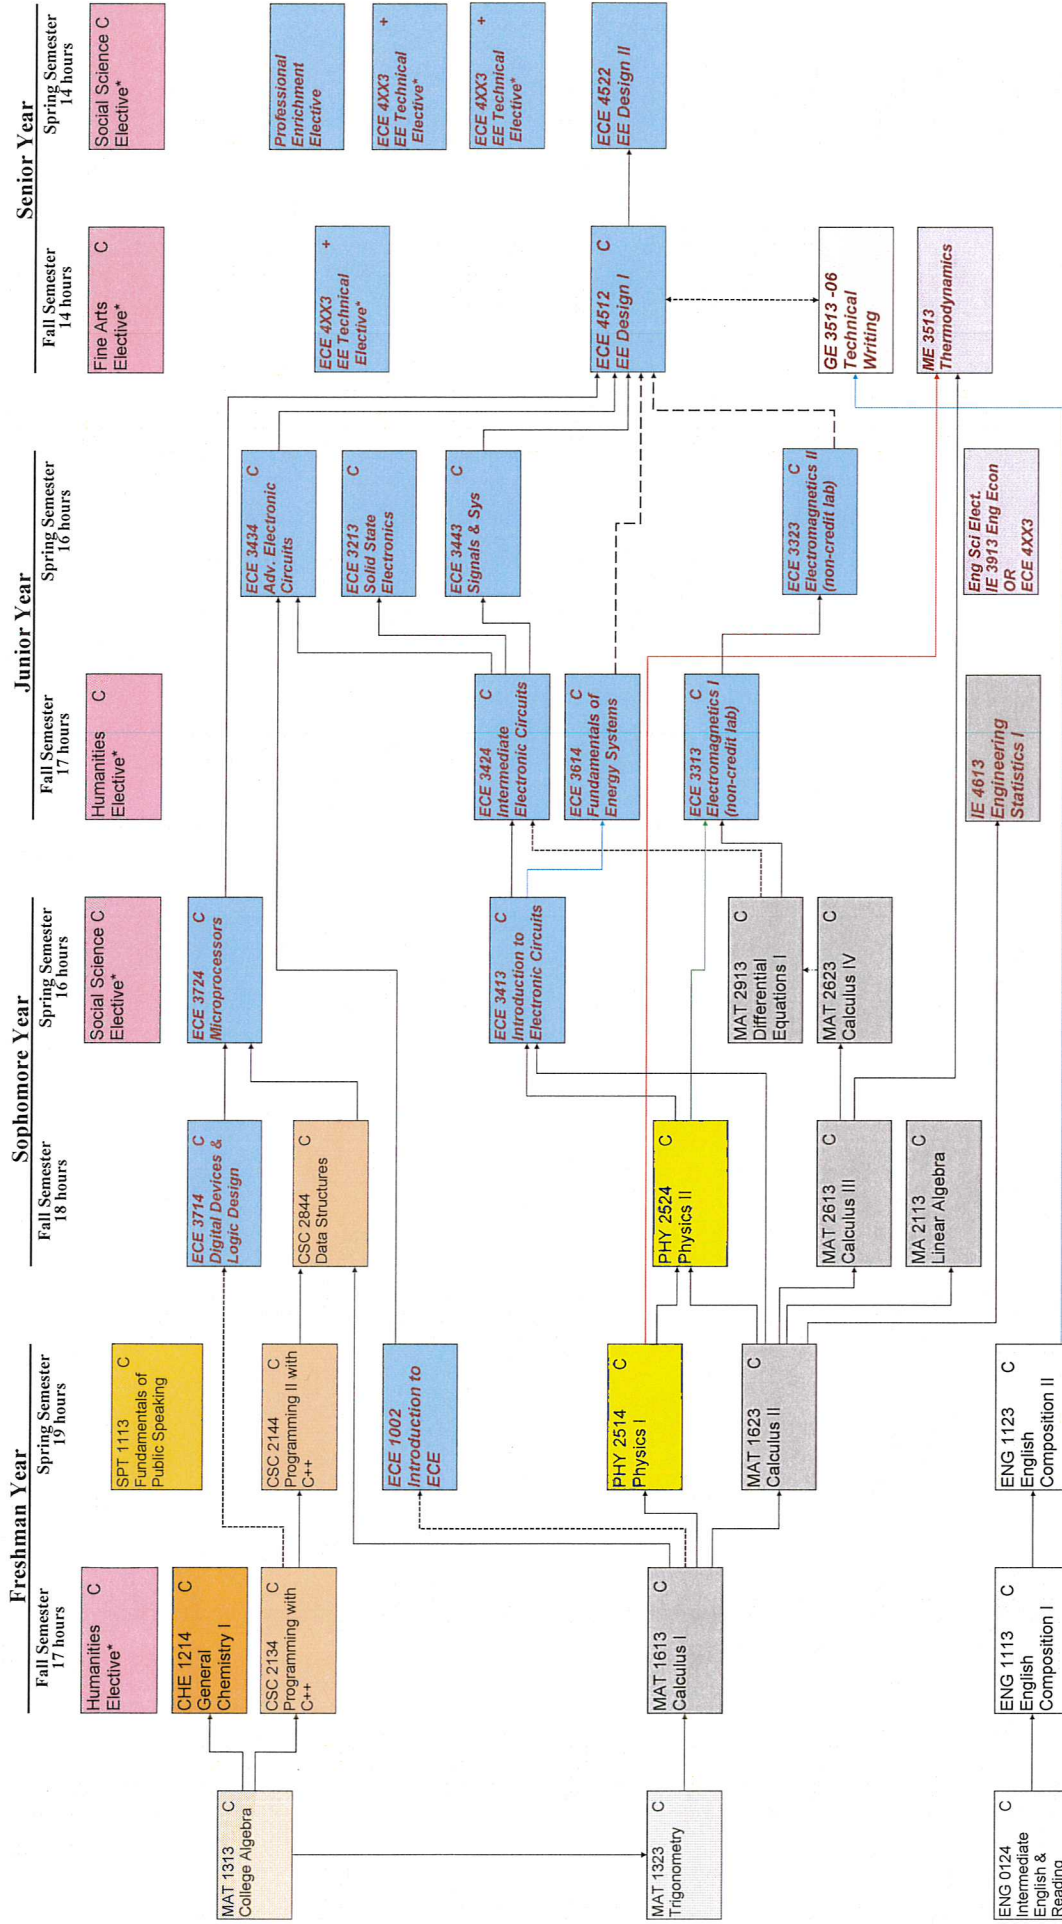

# Electrical Engineering (EE) 2015-2016

## FLOWCHART LEGEND

- Prerequisite (credit required with min. grade shown)
  - - - Corequisite (credit in or registration for course is required)
  - ..... Either/Or (credit required for one of these two courses)
- MAT 1613 MGCCC Course

\* See website ([www.ece.msstate.edu/academics/undergraduate\\_program.html](http://www.ece.msstate.edu/academics/undergraduate_program.html)) for selection  
 + Grade of "C" or better required for prerequisites to selected EE Technical Electives  
 C Grade of "C" or better required  
 MAT 1613 MSU Course