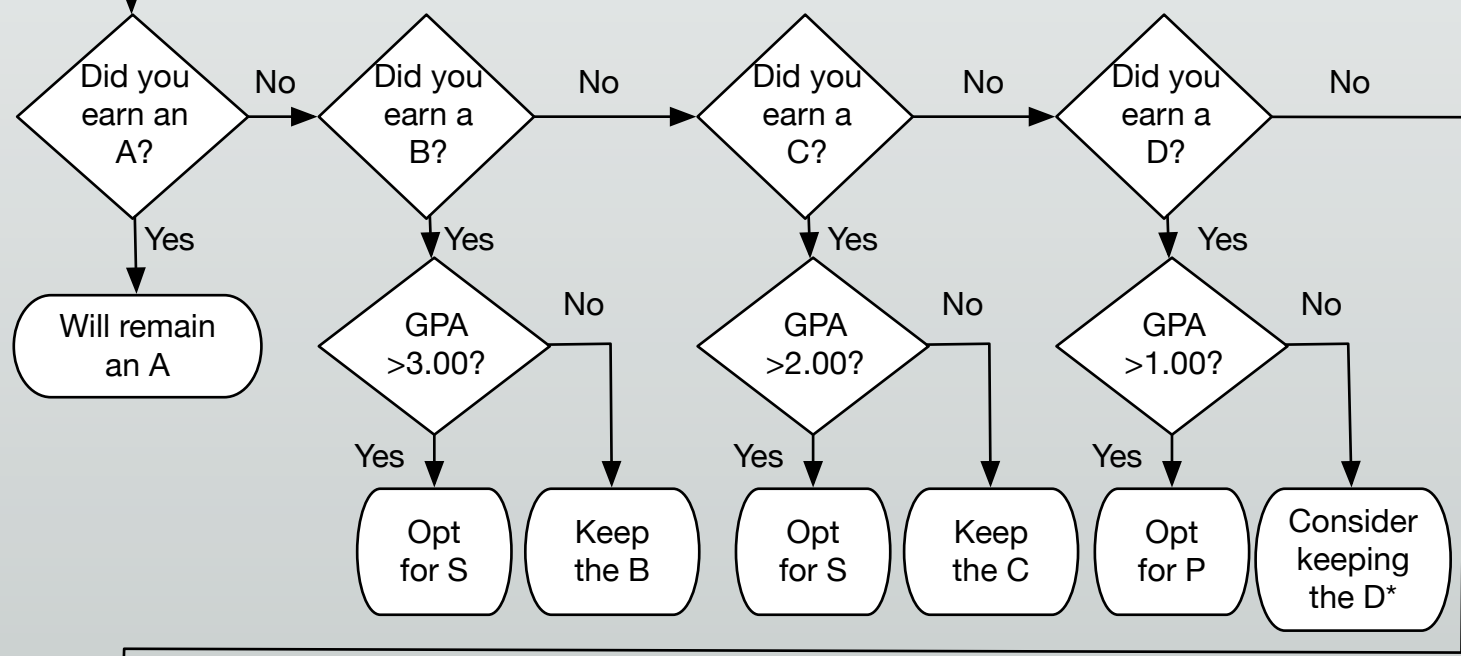

Spring 2020 Undergraduate Course Grade Mode Selection

Normal Grade Mode

Pass/Fail (SPU) Grade Mode

Grade = Points	
A	= 4
B	= 3
C	= 2
D	= 1
F	= 0
S	= Null
P	= Null
U	= Null

Choose Normal Mode for at least 12 hours

Check with Dr. M. C. Reese, MCR Reese@prehealth.msstate.edu

* You may want to discuss this with your advisor to determine how best to improve your GPA.